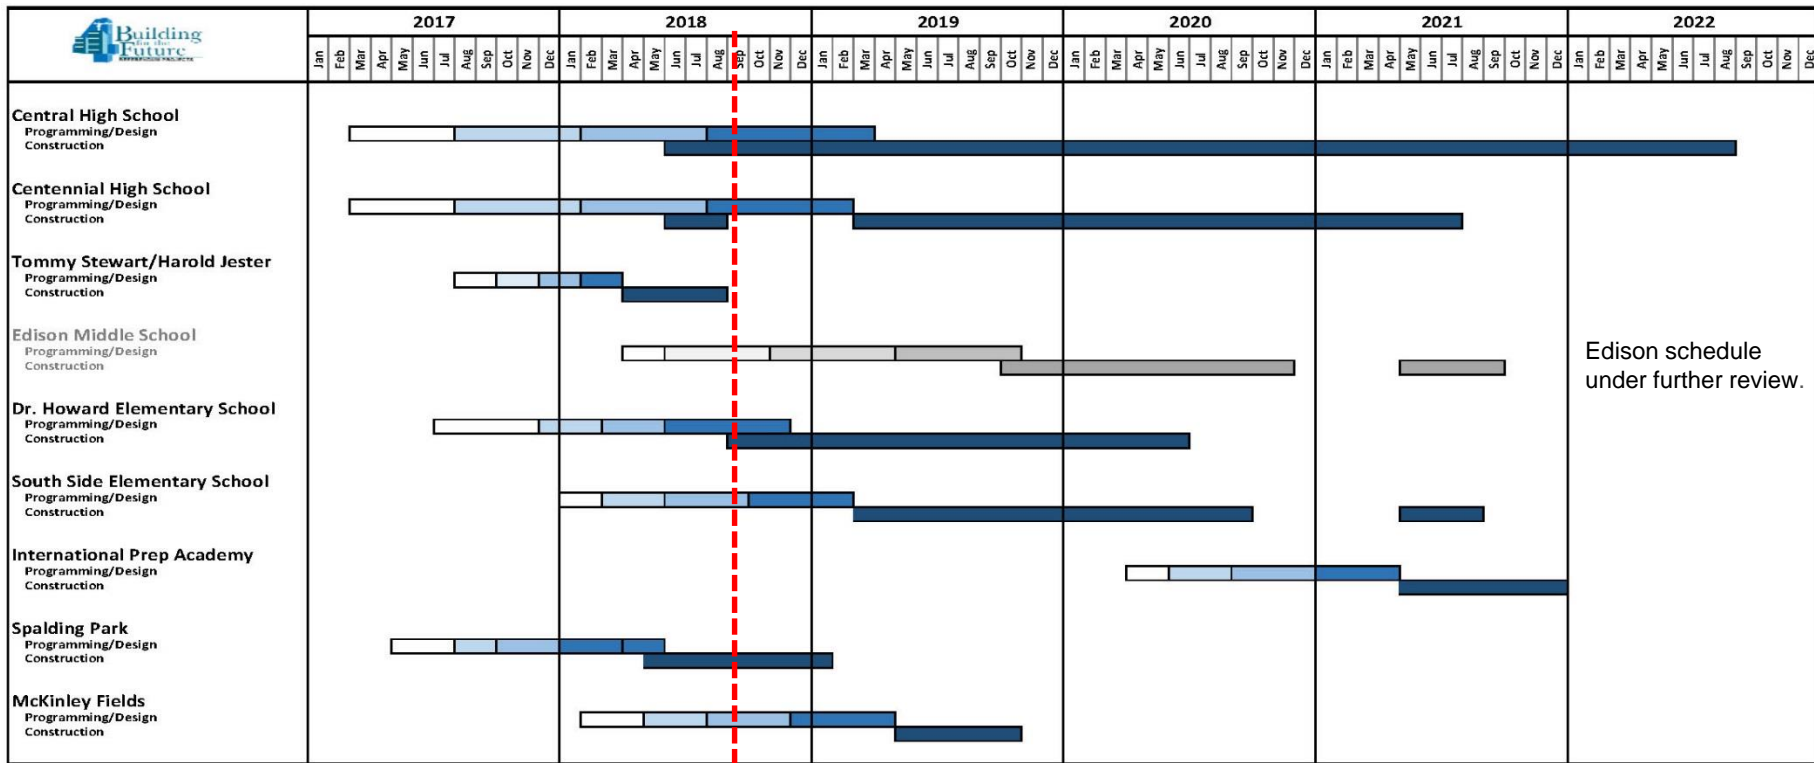

PROGRESS

Edison schedule under further review.

LEGEND: FACILITIES PROGRAMMING SCHEMATIC DESIGN DESIGN DEVELOPMENT CONSTRUCTION DOCUMENTS CONSTRUCTION